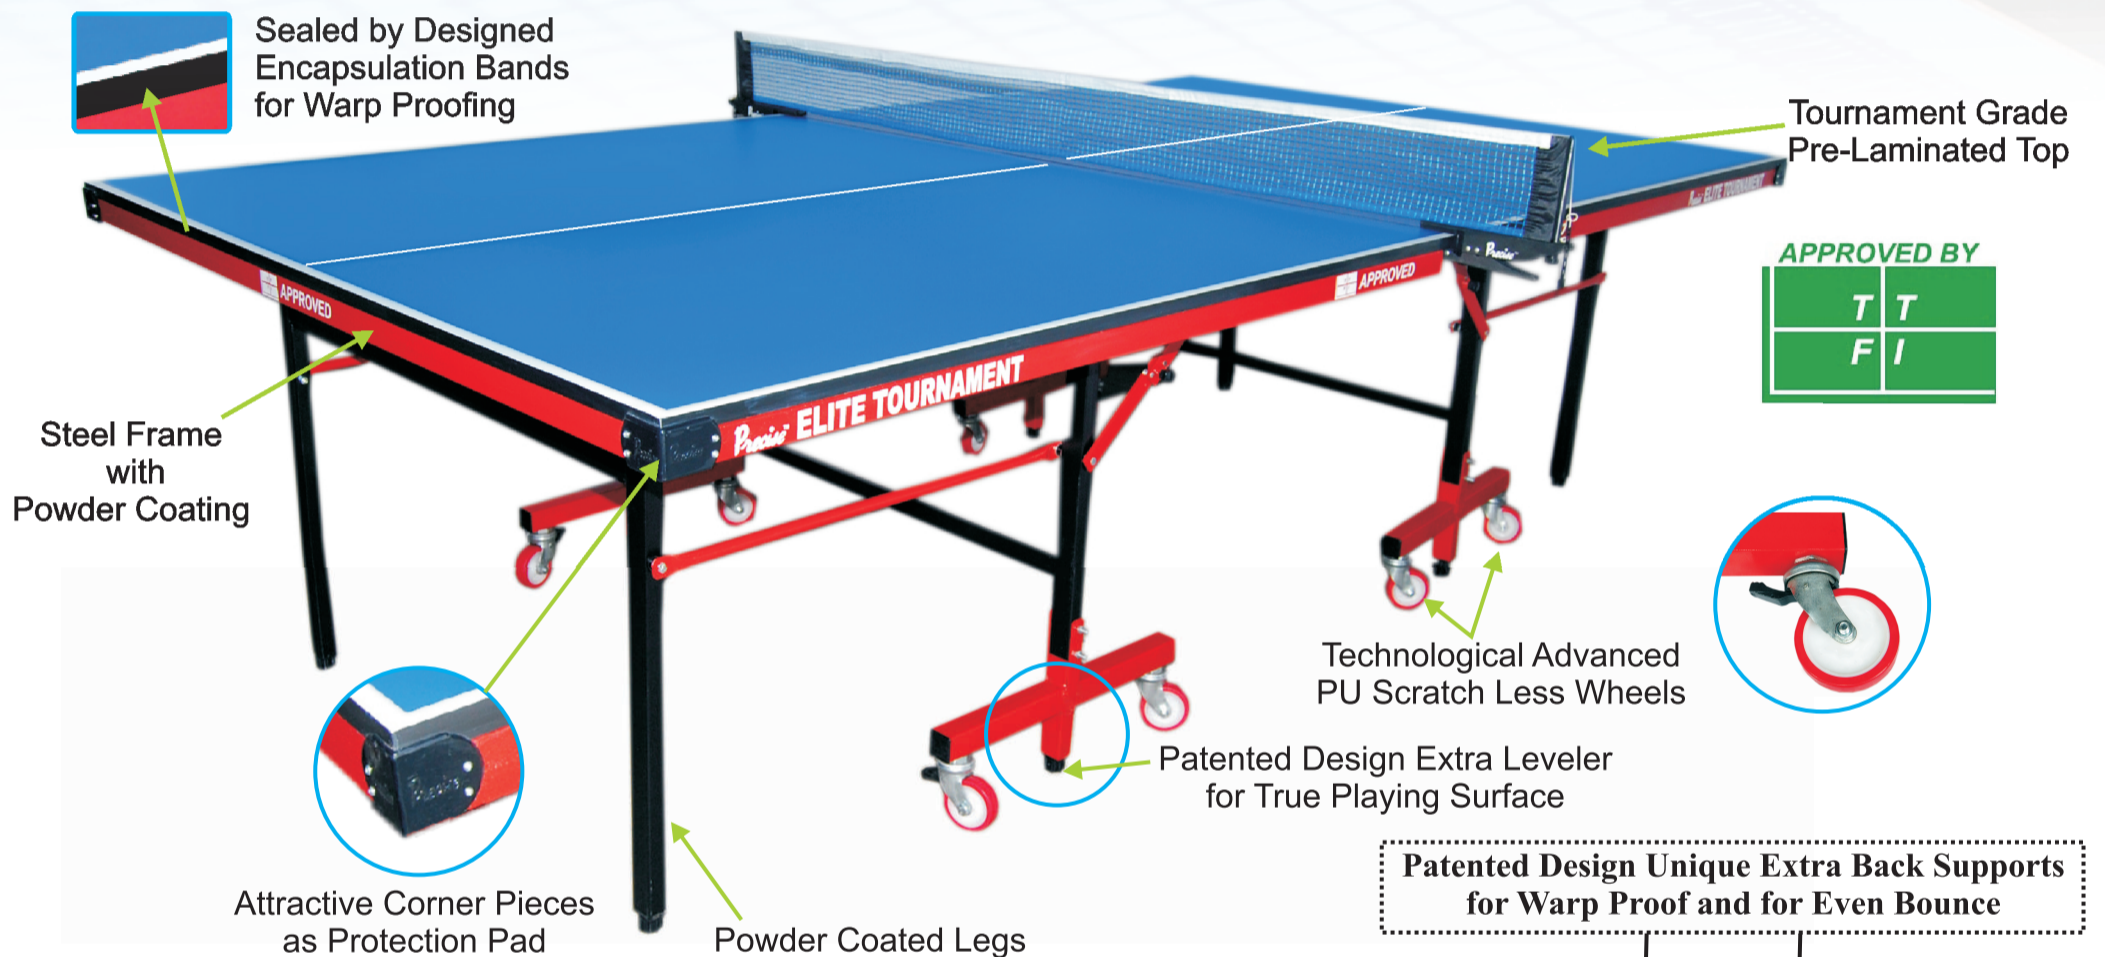

Precise®

Next Generation Advanced ELITE Table Tennis Table with many **UNIQUE** Attractive Features

Precise® UNIQUE ATTRACTIVE FEATURES :

- 18mm Tournament Grade Pre-laminated Top.
- Approved by **T. T. F. I.**
- High endurance Scratch Proof latest Polyurethane Wheels.
- Level adjusters in all 8 Legs for True Playing Surface.
- Fitted with Corner Protection Pads & Push to Open Lock.
- Water & Scratch Resistant, Uniform & Consistent Bounce Top.
- Product Design Patented No. 222244.
- Borders of Pre-laminated Board are sealed by Designed Encapsulation Bands.
- Corrosion/Scratch Resistant Powder Coated heavy duty Steel Frames & Legs.
- Additional Unique Top Supporter of Steel Angles for Warp Proof & Even Bounce.